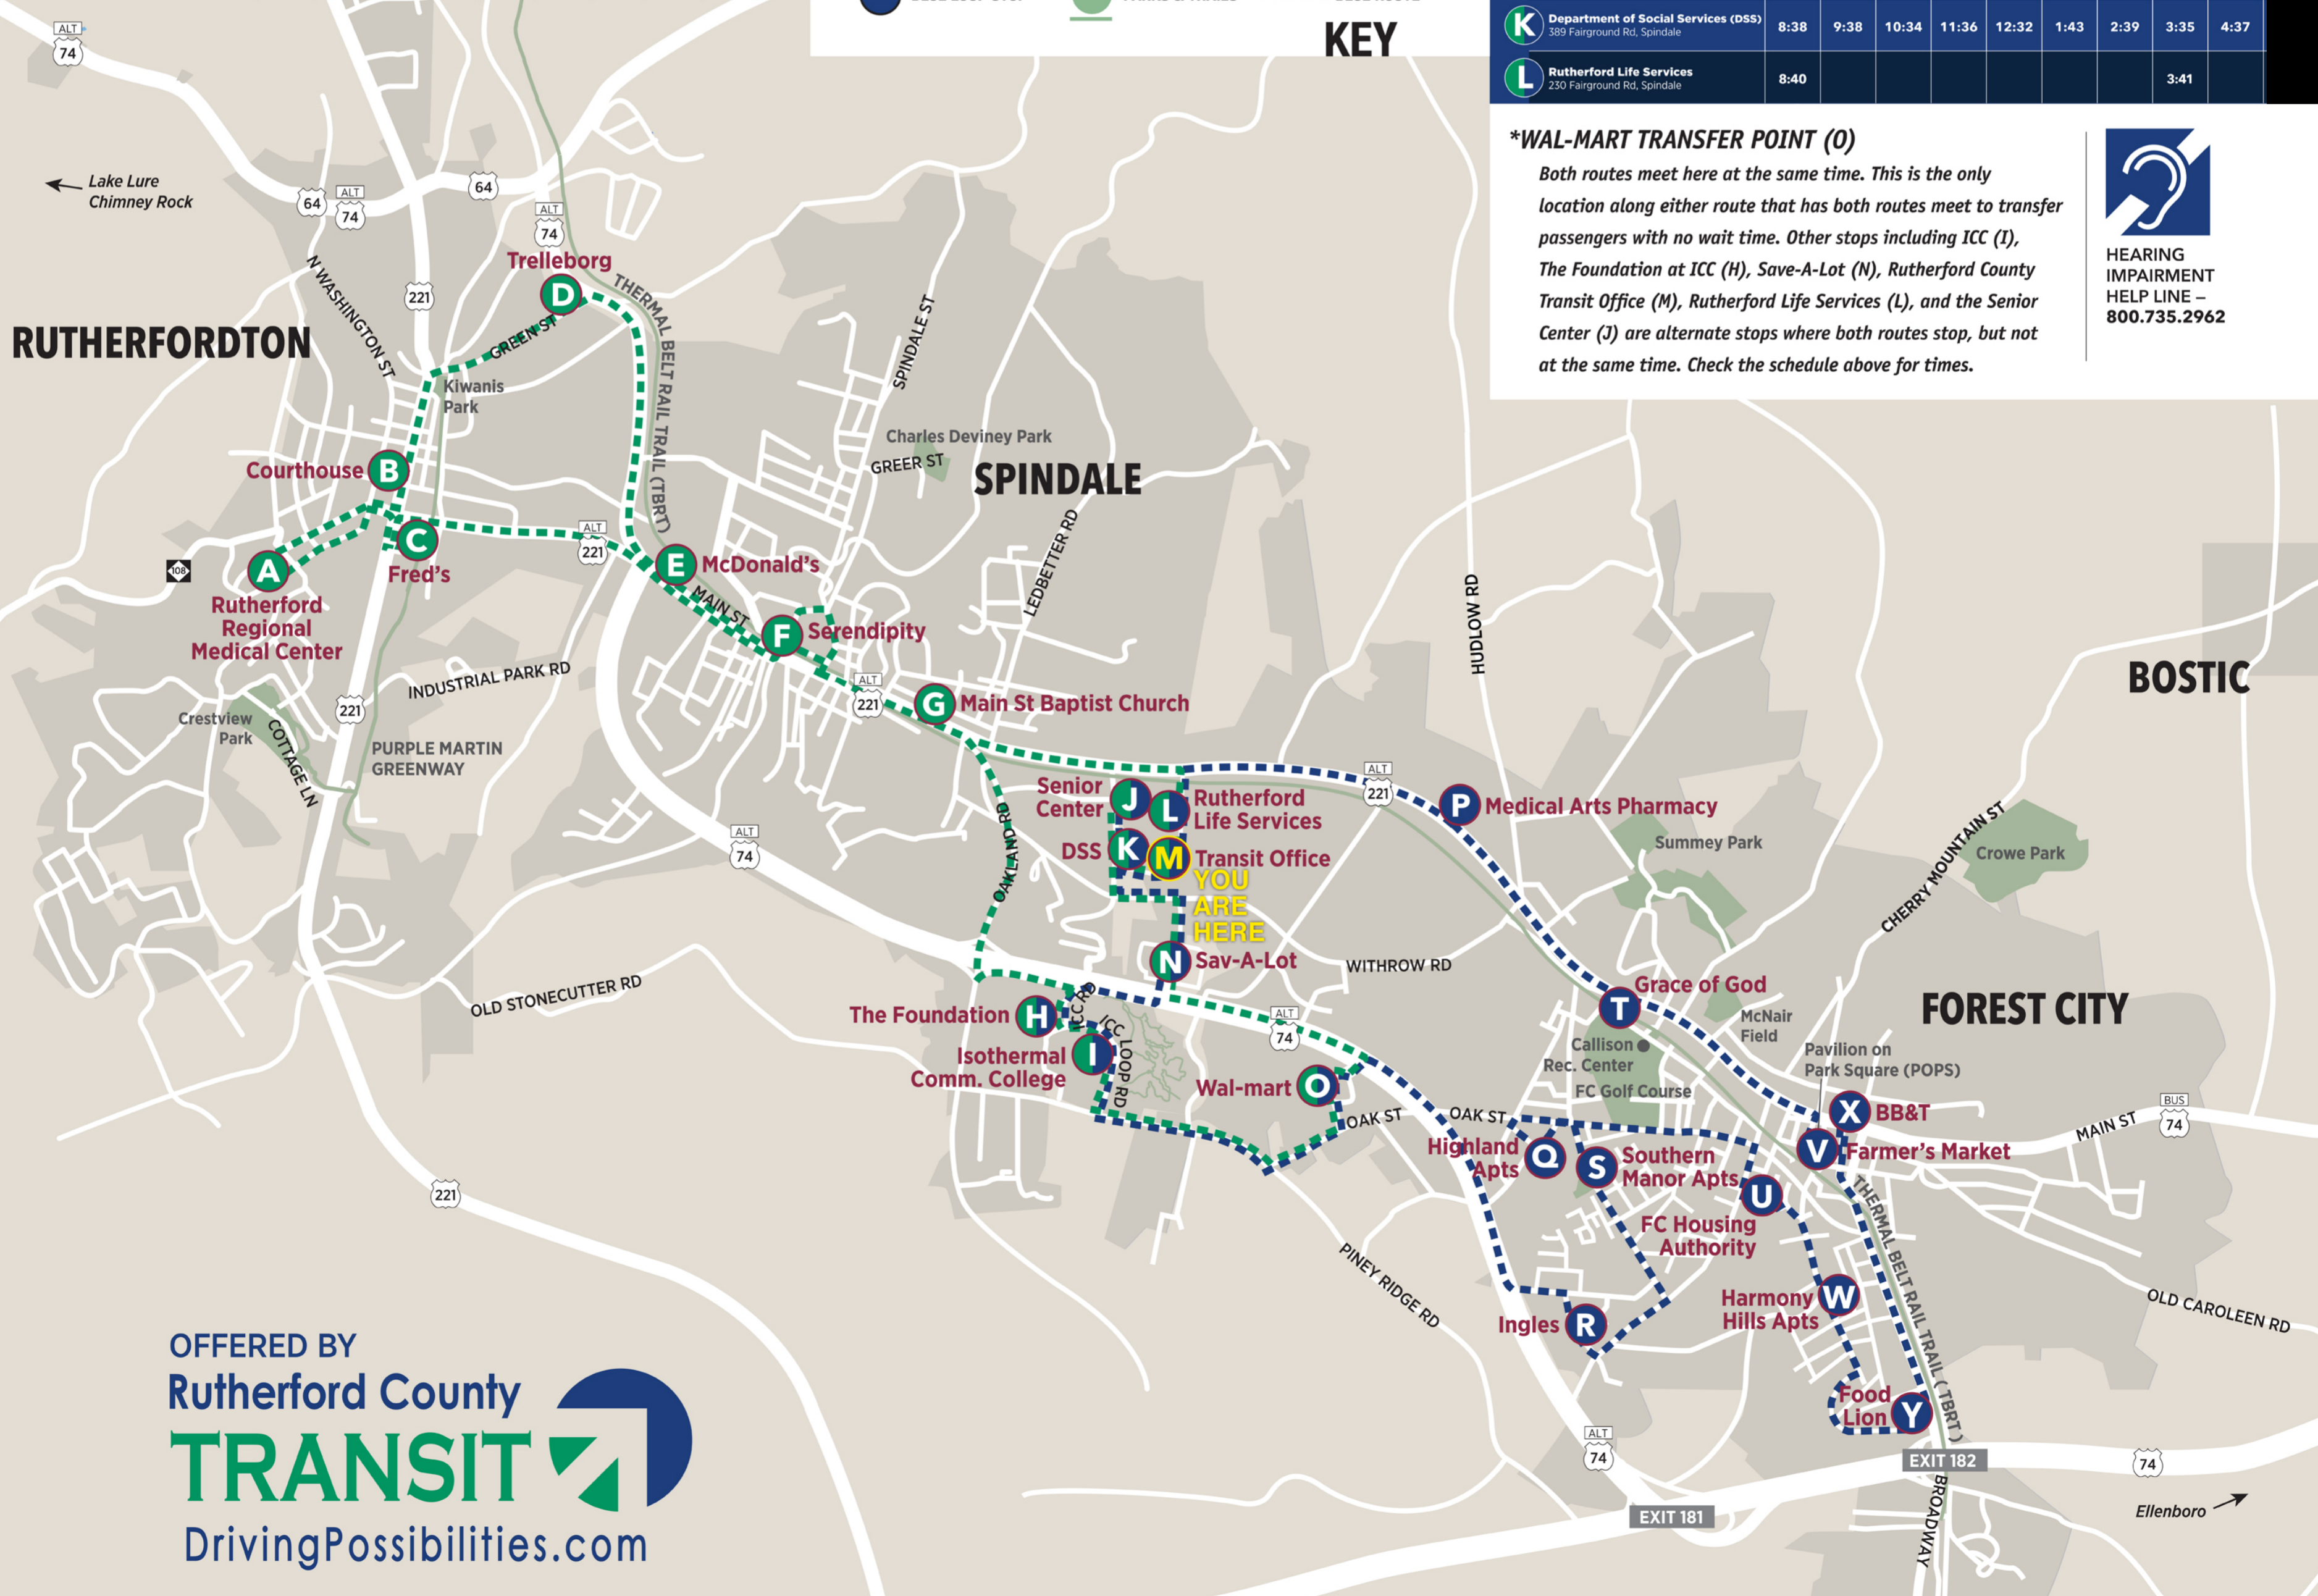

*WAL-MART TRANSFER POINT (O)

Both routes meet here at the same time. This is the only location along either route that has both routes meet to transfer passengers with no wait time. Other stops including ICC (I), The Foundation at ICC (H), Save-A-Lot (N), Rutherford County Transit Office (M), Rutherford Life Services (L), and the Senior Center (J) are alternate stops where both routes stop, but not at the same time. Check the schedule above for times.

HEARING IMPAIRMENT HELP LINE - 800.735.2962

OFFERED BY
Rutherford County
TRANSIT
DrivingPossibilities.com